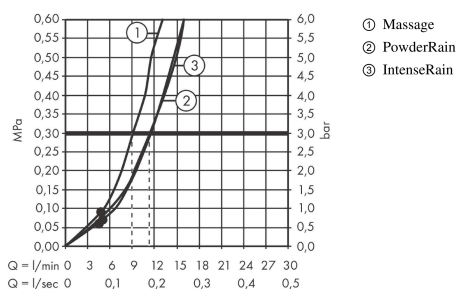

Pulsify Select S
Shower holder set 105 3jet Relaxation with shower hose 160 cm
 Surfaces: **Chrome** Article Number: **24303000**

Description

product features

- consists of: hand shower, shower holder, shower hose
- shower head size: 105 mm
- spray type: PowderRain, IntenseRain, Massage spray
- convenient diversion via Select button
- maximum flow rate at 3 bar: 11,4 l/min
- minimum flow pressure: 1 bar
- wall supports of plastic

Technology

Design awards

reddot winner 2021

Product image

Scale drawing

Flowchart

The consumption was measured in combination with the appropriate fittings (thermostat/mixer/in-wall valve) to reflect actual application in practice.