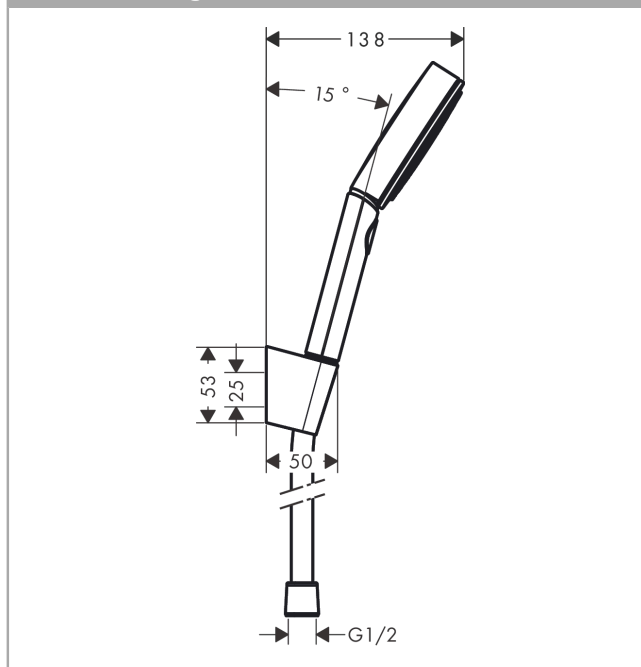

Pulsify Select S
Shower holder set 105 3jet Relaxation with shower hose 160 cm
 Surfaces: **Chrome** Article Number: **24303000**

Description

product features

- consists of: hand shower, shower holder, shower hose
- shower head size: 105 mm
- spray type: PowderRain, IntenseRain, Massage spray
- convenient diversion via Select button
- maximum flow rate at 3 bar: 11,4 l/min
- minimum flow pressure: 1 bar
- wall supports of plastic

Technology

Design awards

reddot winner 2021

Product image

Scale drawing

Flowchart

The consumption was measured in combination with the appropriate fittings (thermostat/mixer/in-wall valve) to reflect actual application in practice.